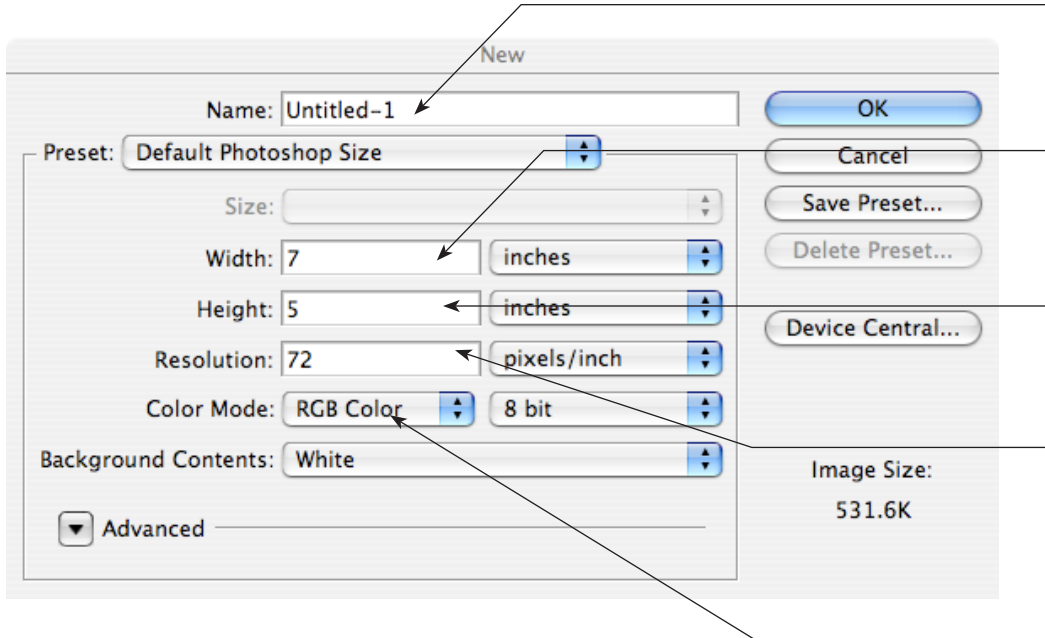

Adobe Photoshop CS3 Basics

The "New" Window

The Layer Palette